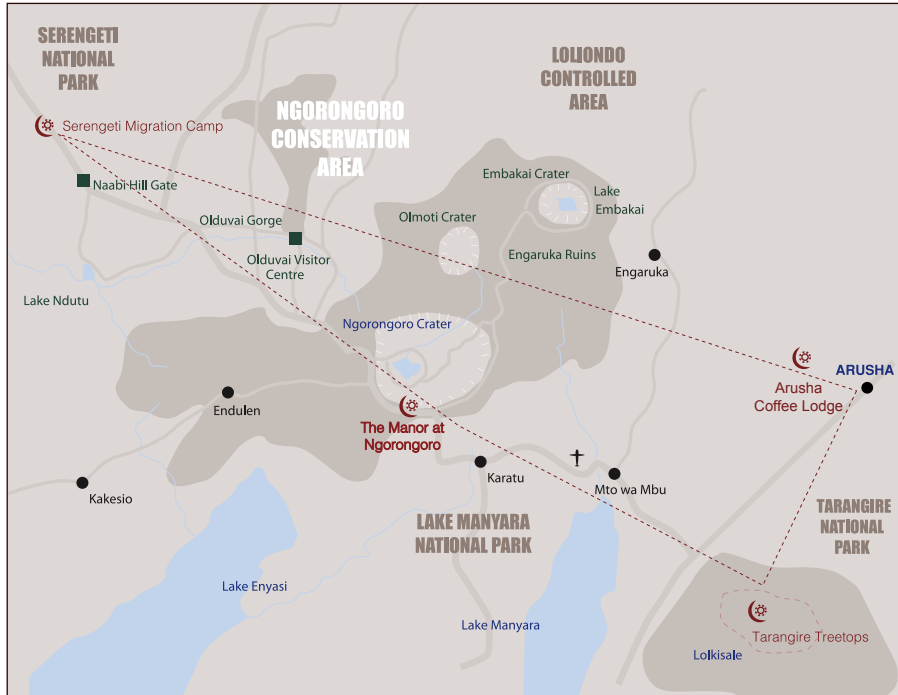

elewana
A F R I K A

THE MANOR
AT NGORONGORO

Now Open

Elewana Northern Circuit Tanzania

LOCATION

Nestled adjacent to the breath taking Ngorongoro Conservation Area within the 1,500 acre Shangri-La estate, The Manor at Ngorongoro is a one of a kind experience. African hospitality fused with old world Afro European architecture and décor embraces you in grandiose style surrounded by the natural splendour of the Tanzanian highlands and the world heritage site: The Ngorongoro Crater.

THE MANOR AT NGORONGORO

ACCOMMODATION

Surrounded by fragrant flowering gardens and age-old trees, the 20 luxurious cottages all with open fires places including a 3 bedroom family cottage incorporate all the flavours and romanticism of Africa commanding breathtaking views of the landscapes. Careful positioning of the guest cottages ensures that every guest experiences the natural beauty of the estate as well as the privacy and intimacy characteristic of an old world manor home.