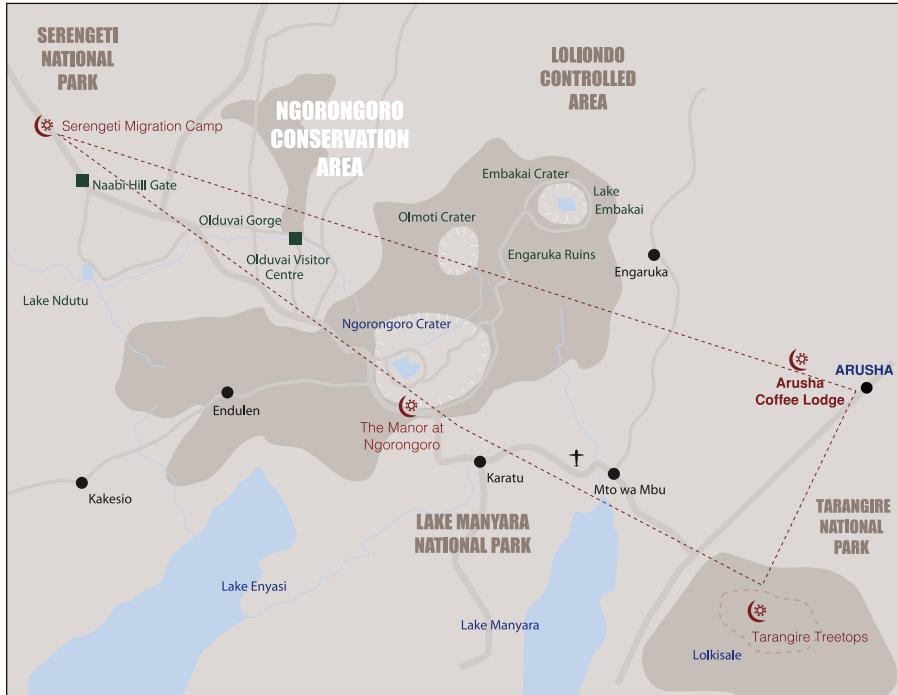

elewana
A F R I K A

ARUSHA COFFEE
LODGE

Elewana Northern Circuit Tanzania

LOCATION

Hidden amongst one of Tanzania's largest coffee plantations the Arusha Coffee Lodge is surrounded by some of Africa's most famous landscapes and national parks. Beautifully positioned below the rugged peaks of Mount Meru this is the perfect sanctuary to immerse yourself in pure luxury. A peaceful pre-safari retreat, relax and unwind before you begin the "Elewana" experience.

ARUSHA COFFEE LODGE

ACCOMMODATION

Accommodation consists of 18 beautifully furnished plantation houses offering a warm colonial ambiance. Large four poster beds, Egyptian cotton linens, split level lounge areas and private decks overlook the berry laden coffee bushes. 12 new Plantation Suites newly opened in January 2009.

ACTIVITIES AVAILABLE

- Visit the Museum of Natural History
- Visit the Maasai market on Faya Road
- Visit the one and only Tanzanite mine in the world
- Day game drive with picnic lunch to Mt Meru and Arusha National Park

Extra charges may apply and do not include park fees

CLIMATE

Altitude: 1380m

Temp: LOW 15 °c/59°F
HIGH 35°c/95°F

Global coordinates:
S. 03.36525° E. 036.68816°

RESERVATIONS

TANZANIA

T. +255 27 250 0360
info@elewana.com